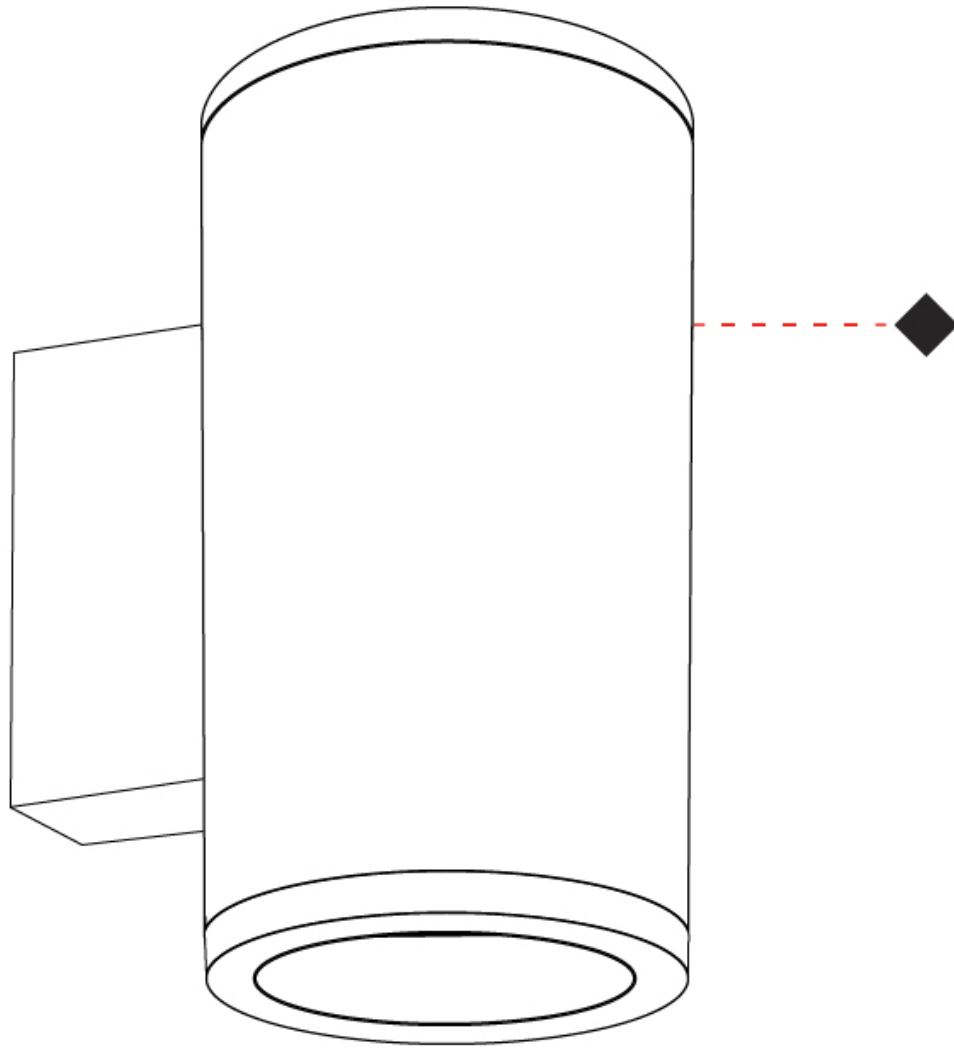

E9W590-

PROJECT _____

TYPE _____

SPECIFIER _____

QUANTITY _____

DATE _____

E