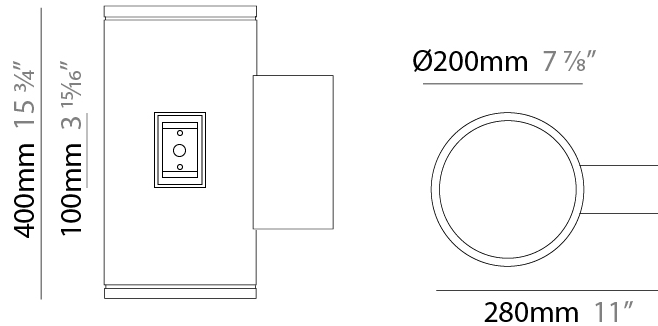

GENERAL

Series: Monaco
Brand: Platek
Division: Exterior
Mounting Type: Surface
Mounting Location: Wall
Subcategory: Wall Effect

PHYSICAL

Shape: Cylinder
Diameter (mm): 115
Diameter (in): 4 1/2
Height (mm): 220
Height (in): 8 11/16
Extension (mm): 172
Extension (in): 6 3/4
Light Distribution: Direct / Indirect
Weight (kg): 6
Weight (lbs): 13.2
Screws: A4 stainless steel
Diffuser: Clear tempered glass
Fixture Finish: [BLK](#) / [WHI](#) / [GRY](#) / [COR](#) / [ANT](#) / [BRZ](#)
Fixture Material: Extruded Aluminum

ELECTRICAL

Lamp Type: LED
Input Wattage (W): 22
Total Output Wattage (W): 18.5
Dimming: Non-Dimming / Phase Dimming (120vac Only)
Driver Included: Yes
Driver Location: Integrated
Driver Type: Constant Current - Universal
Driver Class: Class 2
Input Voltage (V): 120 - 277
Constant Current (MA): 250
Upon Request: (Not included - see components [IP65 or higher enclosure to be supplied by others]) Remote: 0-10Vdc dimming

LED

Number of LEDs: 2
Color Temperature (°K): [3000](#) / [4000](#)
Max. Delivered Lumen (lm): 960 / 990
Nominal Lumen (lm): 2500 / 2730
CRI: >80 CRI
Lamp Life (hrs): 60000

OPTICAL

Optic®: [Double Emission](#)
Beam Angle: 13 / 60 / 13/60

RATINGS AND CERTIFICATIONS

Certified By: Certified for North American Standards
IP rating: IP65
IK Rating: IK08
Bug Rating: B1 U3 G0
Upon Request: Higher Maximum Ambient Temperature