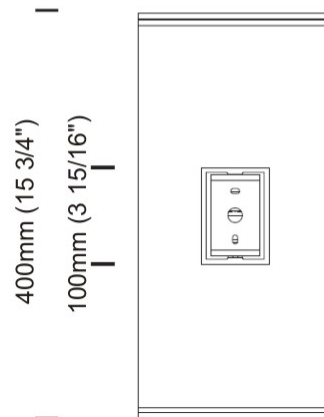

GENERAL

Series: Monaco
 Brand: Platek
 Division: Exterior
 Mounting Type: Surface
 Mounting Location: Wall
 Subcategory: Wall Effect

PHYSICAL

Shape: Cylinder
 Diameter (mm): 200
 Diameter (in): 7 7/8
 Height (mm): 425
 Height (in): 16 3/4
 Extension (mm): 280
 Extension (in): 11
 Light Distribution: Direct / Indirect
 Weight (kg): 6 / 8
 Weight (lbs): 13.23 / 17.64
 Screws: A4 stainless steel
 Diffuser: Clear tempered glass
 Fixture Finish: [BLK](#) / [WHI](#) / [GRY](#) / [COR](#) / [ANT](#) / [BRZ](#)
 Fixture Material: Extruded Aluminum

Optic°: [Double Emission](#)
 Beam Angle: 9 / 50 / 9/45

RATINGS AND CERTIFICATIONS

Certified By: Certified for North American Standards
 IP rating: IP65
 IK Rating: IK10
 Bug Rating: B2 U5 G0
 Upon Request: Higher Maximum Ambient Temperature

PROJECT	_____
TYPE	_____
SPECIFIER	_____
QUANTITY	_____
DATE	_____

| 280mm (11") |

| 200mm (7 7/8") |

E9W350-

PROJECT _____

TYPE _____

SPECIFIER _____

QUANTITY _____

GENERAL

Series: Monaco
 Brand: Platek
 Division: Exterior
 Mounting Type: Surface
 Mounting Location: Wall
 Subcategory: Wall Effect

PHYSICAL

Shape: Cylinder
 Diameter (mm): 115
 Diameter (in): 4 1/2
 Height (mm): 220
 Height (in): 8 11/16
 Extension (mm): 172
 Extension (in): 6 3/4
 Light Distribution: Direct / Indirect
 Weight (kg): 6
 Weight (lbs): 13.2
 Screws: A4 stainless steel
 Diffuser: Clear tempered glass
 Fixture Finish: [BLK](#) / [WHI](#) / [GRY](#) / [COR](#) / [ANT](#) / [BRZ](#)
 Fixture Material: Extruded Aluminum